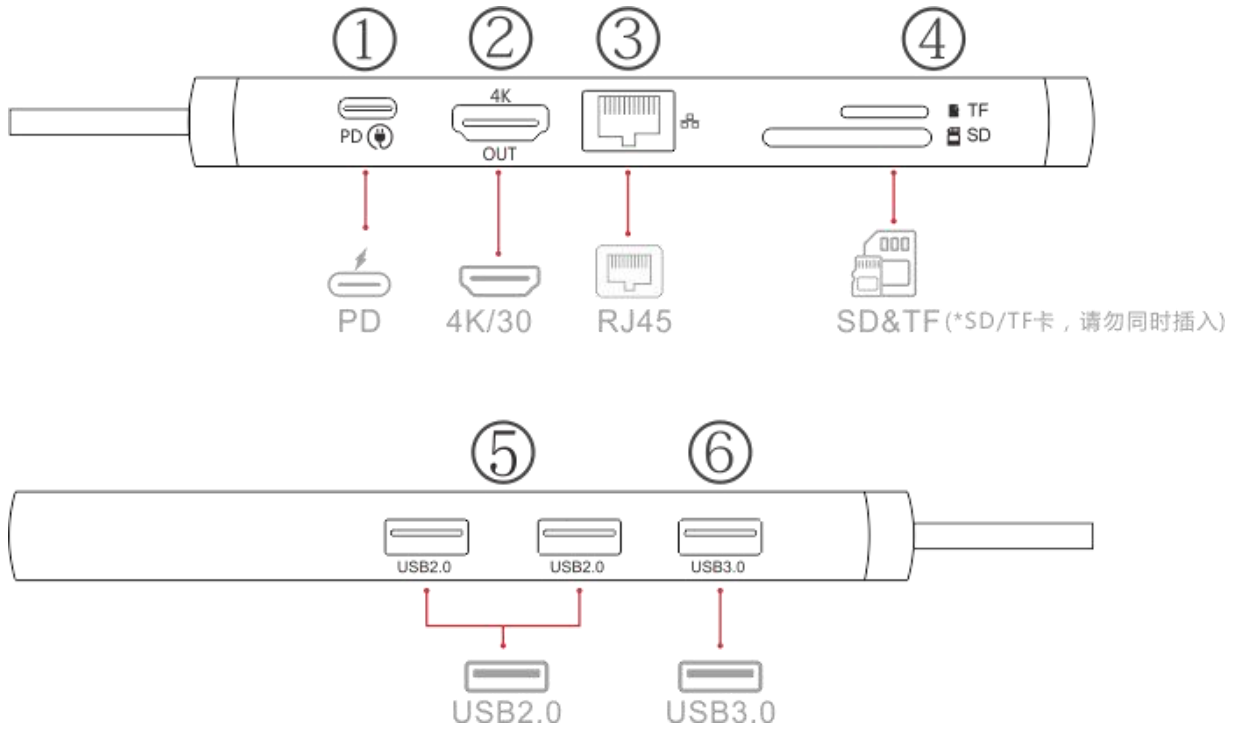


目录

USB3.1 Type-C Docking	2
User Manual	2
I Product Introduction	3
II Compatibility	3
III Ports instruction	4
IV Music Reactive RGB	5
V Product Precautions	5
USB3.1 Type-C 扩展坞	6
使用说明书	6
一、产品介绍	7
二、兼容性	7
三、产品端口说明图示	8
四、RGB 频谱炫彩灯光	9
五、产品注意事项	9

USB3.1 Type-C Docking

User Manual

Peaes read this instruction completely and keep it properly

I Product Introduction

This product is a multi-functional extension type-c HUB , compatible with USB3.1 type-c interface of mobile phones , tablets , laptops and computers.Support to the computer , tablet and mobile phone pictures , video , film and television , sound , etc on the TV , projector display devices , such as when your device itself because do not have or lack of related port , the multi-purpose extension HUB can meet the demand of your work entertainment ,charging and data reading and writing ,mouse , keyboard , such as USB device connection , network connection , such as audio and video output function.

III Ports instruction

Number	Name	Parameters
①	Type-C(PD) Female port	Support max 100W power adapter
②	HDTV	The maximum resolution is 3840*2160
③	RJ45 Ethernet port	10/100M Gigabit Etherne
④	SD/TF	SD/TF Card Reader : Compatible with SD or TF card reading and writing (* please donot insert the SD & TF card at the same time)
⑤	USB*2	Maximum transmission 480Mbps
⑥	USB 3.0	up to 5.0 Gbp

三、产品端口示图

序号	接口名称	参数
①	Type-C(PD)接口	最大支持 100W 快充
②	HDTV	最大分辨率是 3840*2160
③	RJ45 接口	自适应 10/100/1000M 以太网
④	SD/TF	兼容 SD 或 TF 卡读写 (* SD 卡 /TF 卡 不可以同时工作)
⑤	USB 2.0 *2	最高传输 480Mbps
⑥	USB 3.0	最大传输带宽高达 5.0Gbps