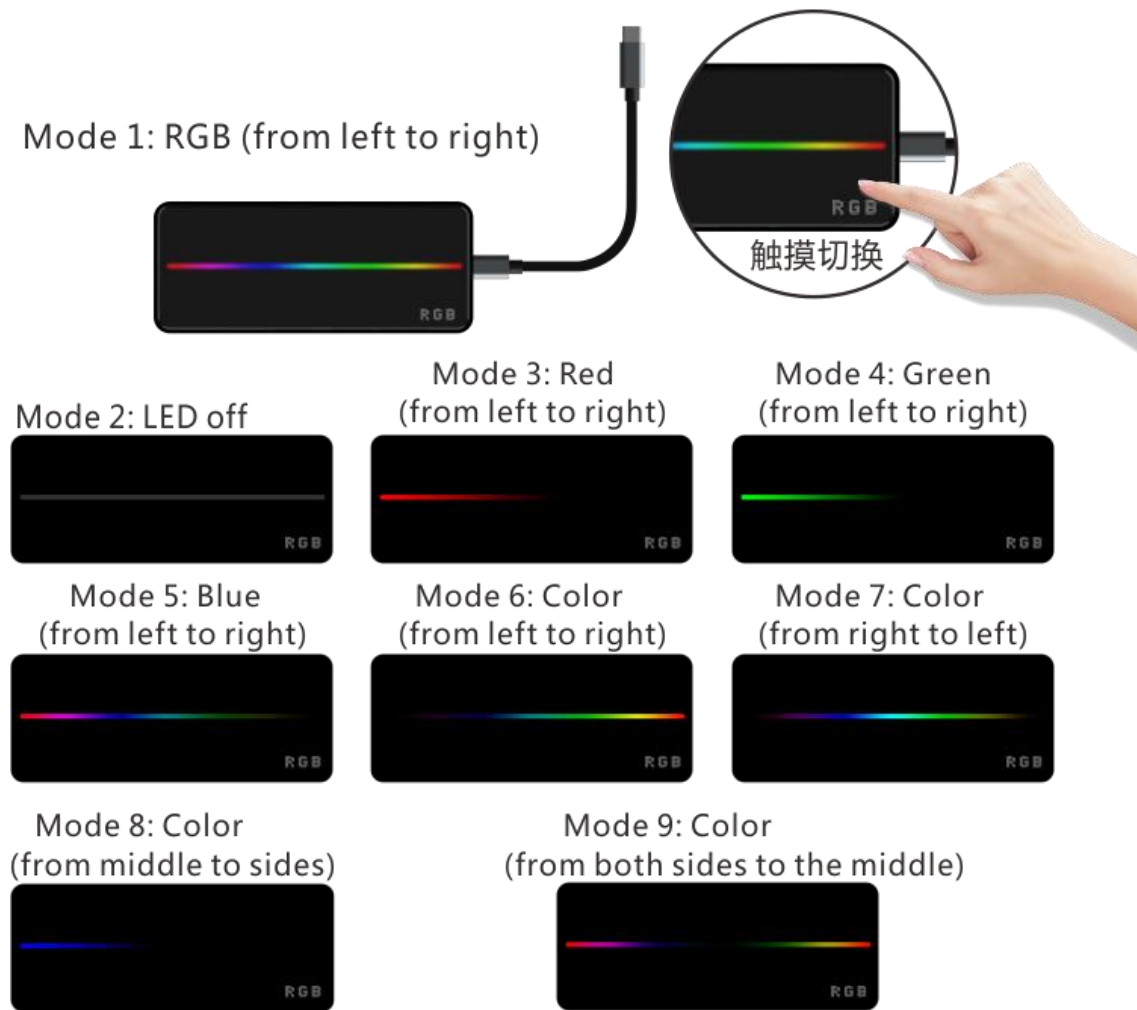

IV Music Reactive RGB

V Product Precautions

- When using the product , please connect the charger.During the use , the device connected to the product will be disconnected and the data will be lost.The connection will be restored after a few seconds.
- USB ports are recommended for data transmission and should not be used as an output current unless the computer or HUB is connected to a powersupply.
- SD card and TF card can not used at the same time.
- When reading large capacity portable harddisk , please connect PD charging.
- The operating temperature is about 45° , which belongs to normal fever.
- Plug and play , no need to install drivers and Settings.
- HD interface supports 4K