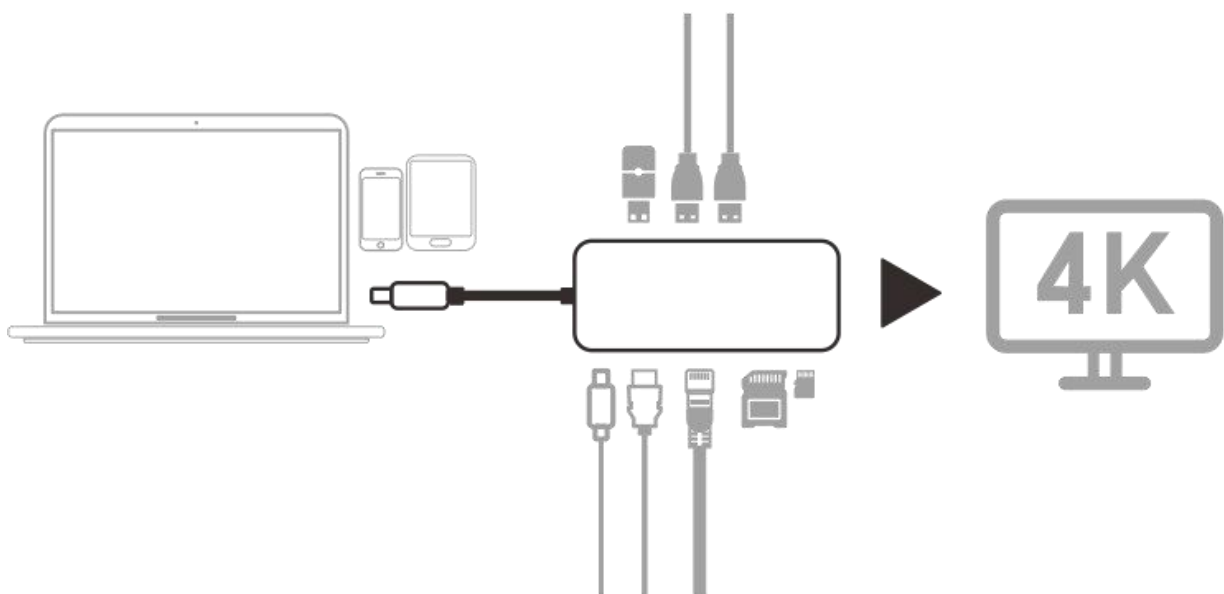

USB3.1 Type-C Docking

User Manual

Peaes read this instruction completely and keep it properly

I Product Introduction

This product is a multi-functional extension type-c HUB , compatible with USB3.1 type-c interface of mobile phones , tablets , laptops and computers.Support to the computer , tablet and mobile phone pictures , video , film and television , sound , etc on the TV , projector display devices , such as when your device itself because do not have or lack of related port , the multi-purpose extension HUB can meet the demand of your work entertainment ,charging and data reading and writing ,mouse , keyboard , such as USB device connection , network connection , such as audio and video output function.

III Ports instruction

Number	Name	Parameters
①	Type-C(PD) Female port	Support max 100W power adapter
②	HDTV	The maximum resolution is 3840*2160
③	RJ45 Ethernet port	10/100M Gigabit Etherne
④	SD/TF	SD/TF Card Reader : Compatible with SD or TF card reading and writing (* please donot insert the SD & TF card at the same time)
⑤	USB*2	Maximum transmission 480Mbps
⑥	USB 3.0	up to 5.0 Gbp

三、产品端口示图

序号	接口名称	参数
①	Type-C(PD)接口	最大支持 100W 快充
②	HDTV	最大分辨率是 3840*2160
③	RJ45 接口	自适应 10/100/1000M 以太网
④	SD/TF	兼容 SD 或 TF 卡读写 (* SD 卡 /TF 卡 不可以同时工作)
⑤	USB 2.0 *2	最高传输 480Mbps
⑥	USB 3.0	最大传输带宽高达 5.0Gbps